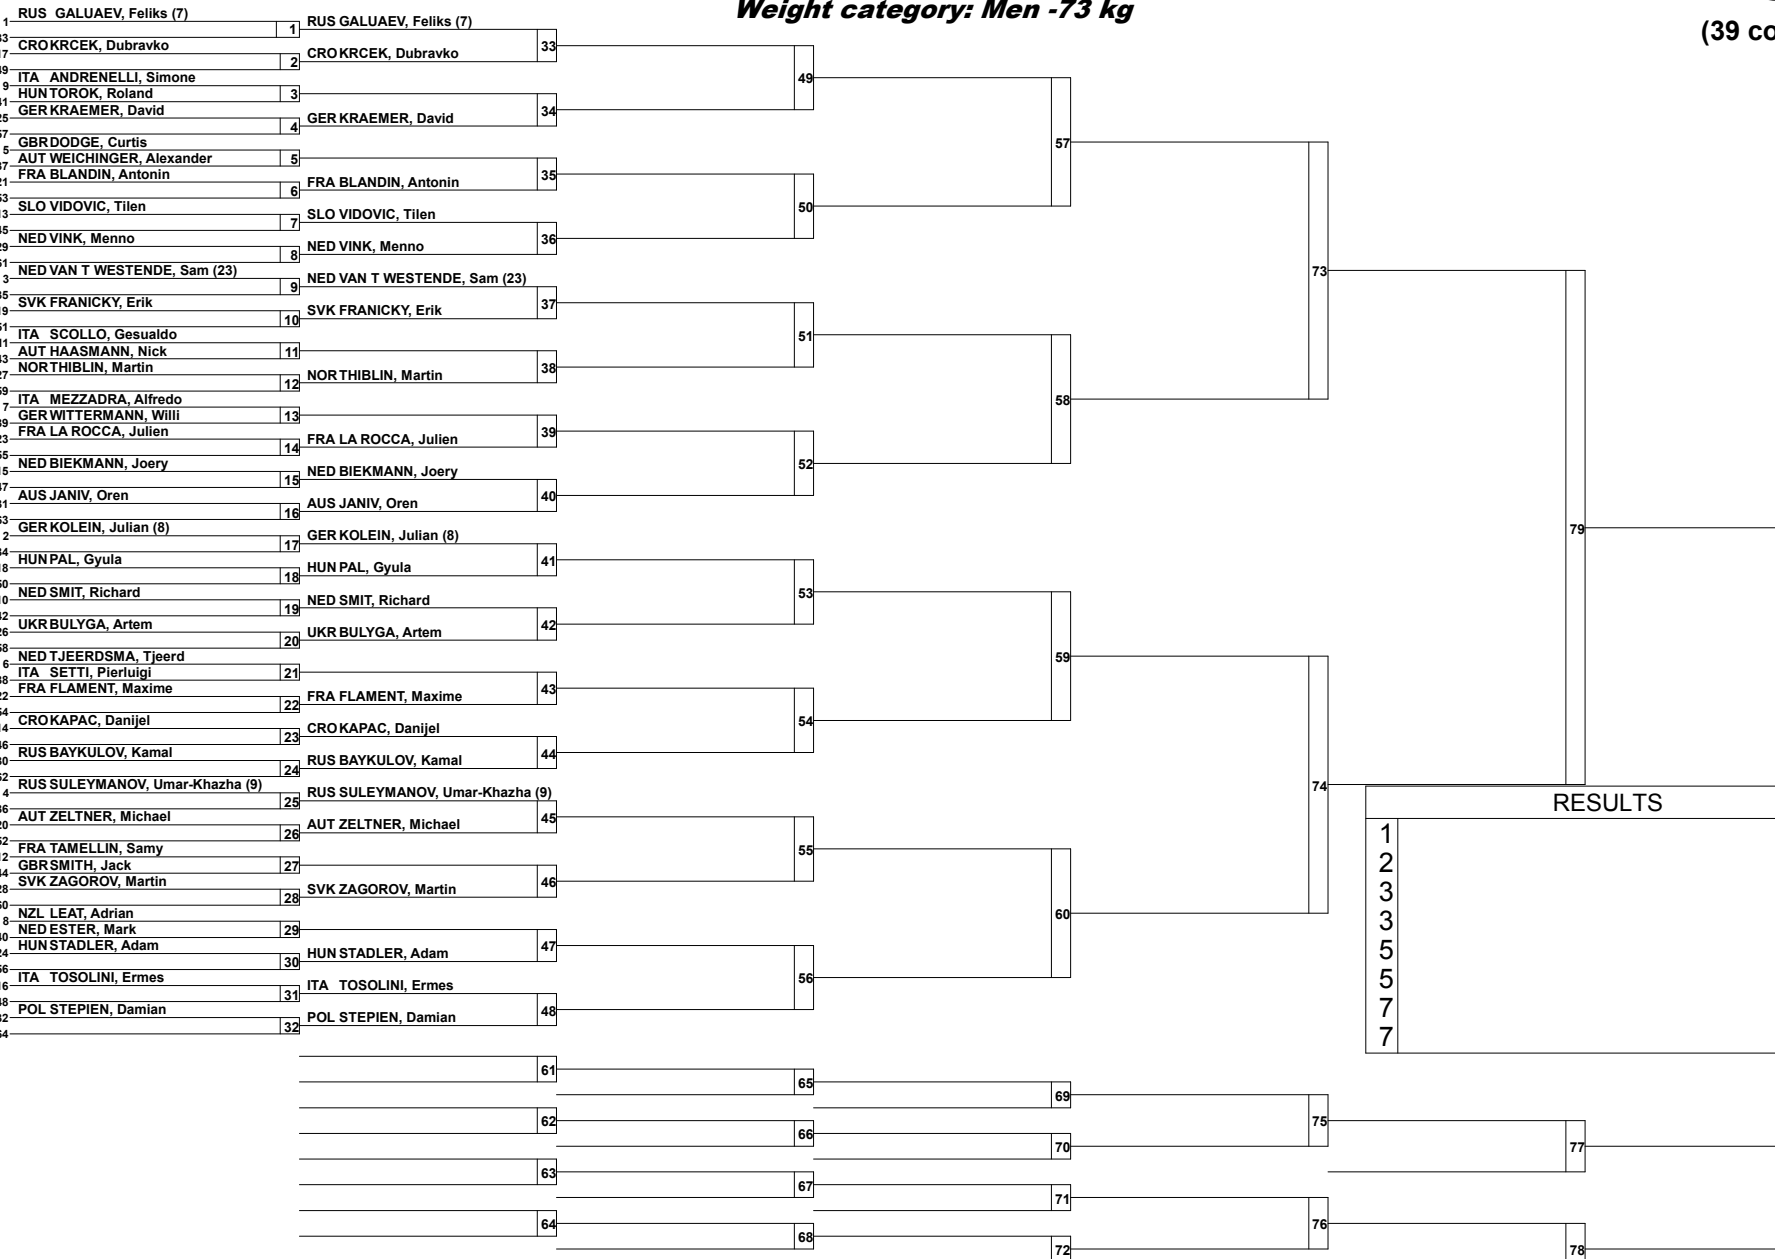

EUROPEAN JUDO UNION *European Cup Seniors Celje-Podcetrtek (SLO) 2014*
14th & 15th June 2014
Weight category: Men -73 kg

-73 kg
(39 competitors)