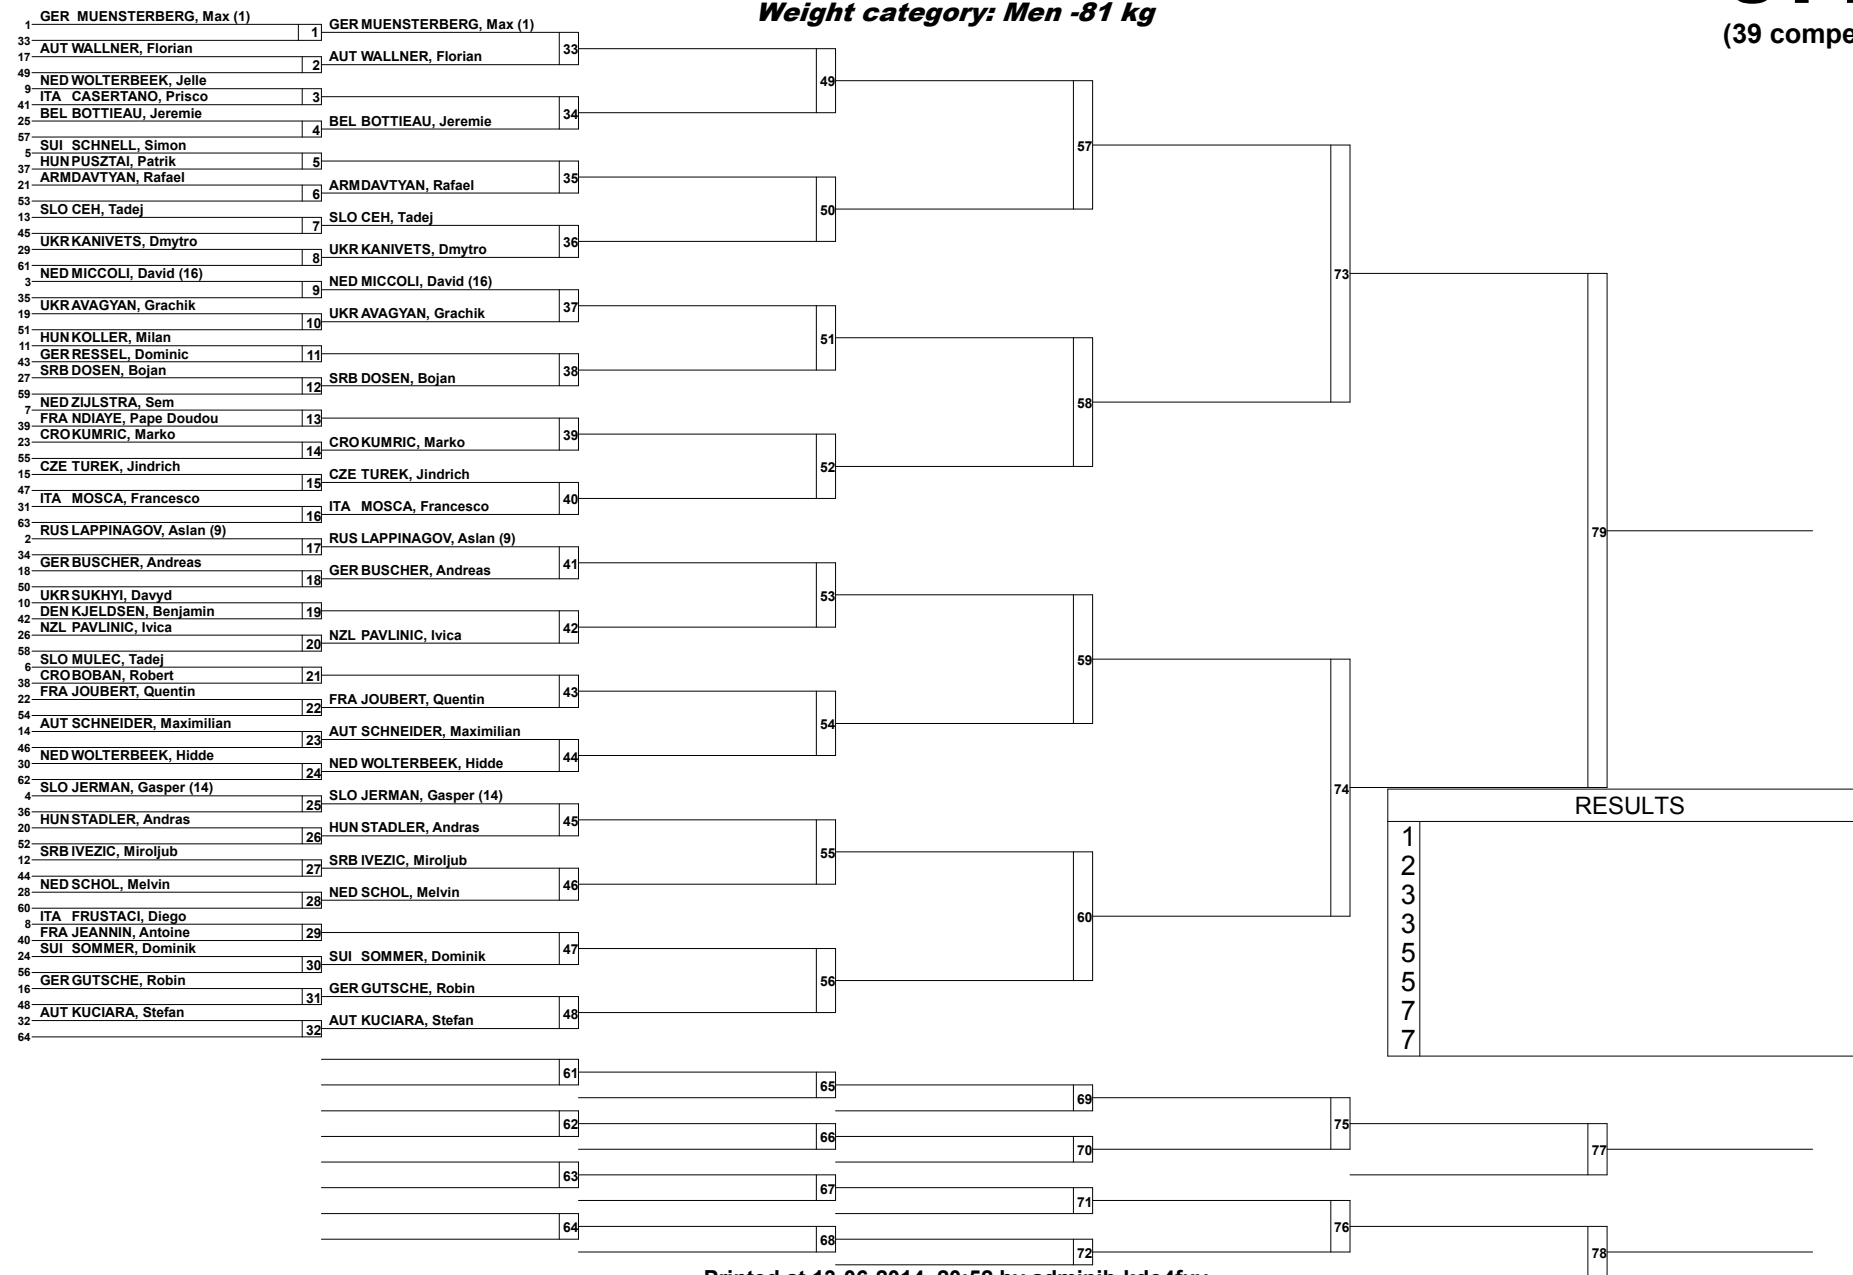

EUROPEAN JUDO UNION *European Cup Seniors Celje-Podcetrtek (SLO) 2014*
14th & 15th June 2014
Weight category: Men -81 kg

-81 kg
(39 competitors)